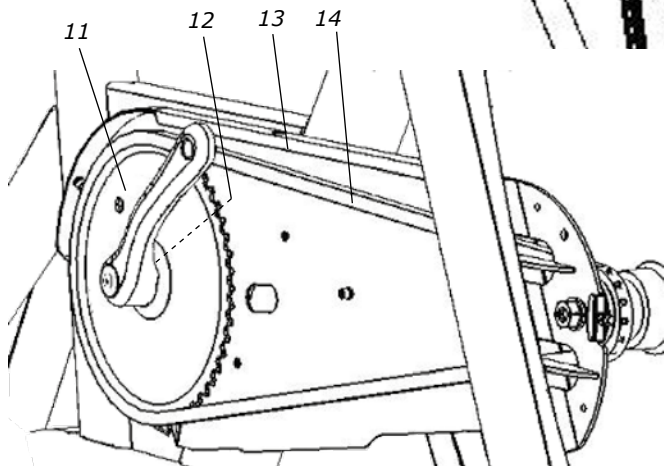

Bild: Pulsbälte

Bild: Nätadapter SE

Pos.	Qty.	Art. No.	Description	Pos.	Qty.	Art. No.	Description
1	1	9334-110	Saddle	15	1	9310-71	Lock to front cover
	1	9336-421	Saddle adaptor 22 mm	16	2	9328-1315	Bushing with hole
2	1	9311-23	Sledge, complete		1	9311-3	Handlebar with stem and clamp, complete
3	1	9311-24	-Locking handle M10x32, black	17	1	9311-33	-Handlebar stem
4	1	9311-21	Saddle post	18	1	9311-24	-Locking handle M10x32, black
5	2	8321-75	Pedals SPD with clips and strap	19	1	C2205419-120	-Reparto corse stem 120 mm Al
6	1	9301-3	Support tube rear, complete	20	1	C2305771-42	-Reparto corse handlebar
	2	9328-51	-Plastic cap		1	C2600206	-Handlebar tape, black, CORK
	2	9328-26	-Rubber foot with screw M8	21	1	9311-31	-Handlebar clamp
7	1	9301-4	Support tube front, complete	22	1	9311-32	Display holder
	2	9328-51	-Plastic cap	23	1	9326-801	End cap with hole, black
	2	9328-26	-Rubber foot with screw M8	24	1	9000-104	Pole screw M5x12, black
	2	9328-37	-Transport wheel, complete	25	1	9311-165	Display LC4
8	1	9338-26	LED lamp	26	2	9310-27	Piston locking, complete
9	1	9310-72	Power switch		2	9100-289	-Locking handle blue, M10x50
10	1	9310-595	Side cover rear, right	27	1	9310-630	Side cover front, left
11	1	9310-13	Pendulum scale 7 kp, complete	28	1	9310-605	Side cover rear, left
	1	9310-15	-Scale	29	1	9000-103	-Screw M5x12
	1	9000-103	-Screw M5x12		1	9311-75	Chest belt Garmin ANT+
12	1	9310-620	Side cover front, right, with recess for pendulum scale		1	9328-183	Power adaptor AC 12 V, 2.5 A
13	1	8243-7	Holder for cable		1	9000-211	Calibration weight 4 kg
14	1	9310-20	Front cover				