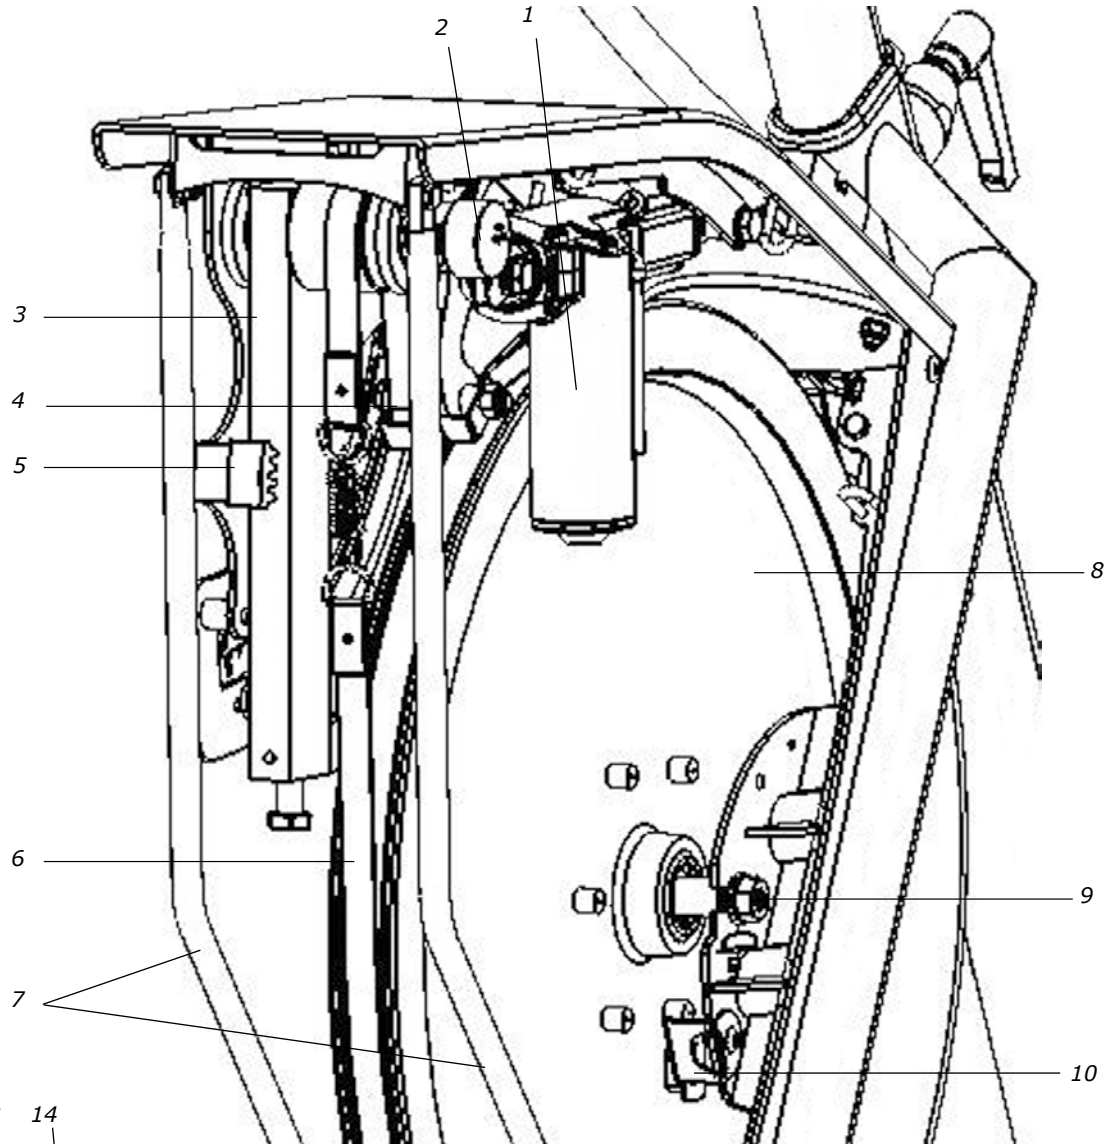

Bild: Pulsbälte

Bild: Nätadapter SE

Pos.	Qty.	Art. No.	Description	Pos.	Qty.	Art. No.	Description
1	1	9334-110	Saddle	15	1	9310-71	Lock to front cover
	1	9336-421	Saddle adaptor 22 mm	16	2	9328-1315	Bushing with hole
2	1	9311-23	Sledge, complete		1	9311-3	Handlebar with stem and clamp, complete
3	1	9311-24	-Locking handle M10x32, black	17	1	9311-33	-Handlebar stem
4	1	9311-21	Saddle post	18	1	9311-24	-Locking handle M10x32, black
5	2	8321-75	Pedals SPD with clips and strap	19	1	C2205419-120	-Reparto corse stem 120 mm Al
6	1	9301-3	Support tube rear, complete	20	1	C2305771-42	-Reparto corse handlebar
	2	9328-51	-Plastic cap		1	C2600206	-Handlebar tape, black, CORK
	2	9328-26	-Rubber foot with screw M8	21	1	9311-31	-Handlebar clamp
7	1	9301-4	Support tube front, complete	22	1	9311-32	Display holder
	2	9328-51	-Plastic cap	23	1	9326-801	End cap with hole, black
	2	9328-26	-Rubber foot with screw M8	24	1	9000-104	Pole screw M5x12, black
	2	9328-37	-Transport wheel, complete	25	1	9311-165	Display LC4
8	1	9338-26	LED lamp	26	2	9310-27	Piston locking, complete
9	1	9310-72	Power switch		2	9100-289	-Locking handle blue, M10x50
10	1	9310-595	Side cover rear, right	27	1	9310-630	Side cover front, left
11	1	9310-13	Pendulum scale 7 kp, complete	28	1	9310-605	Side cover rear, left
	1	9310-15	-Scale	29	1	9000-103	-Screw M5x12
	1	9000-103	-Screw M5x12		1	9311-75	Chest belt Garmin ANT+
12	1	9310-620	Side cover front, right, with recess for pendulum scale		1	9328-183	Power adaptor AC 12 V, 2.5 A
13	1	8243-7	Holder for cable		1	9000-211	Calibration weight 4 kg
14	1	9310-20	Front cover				